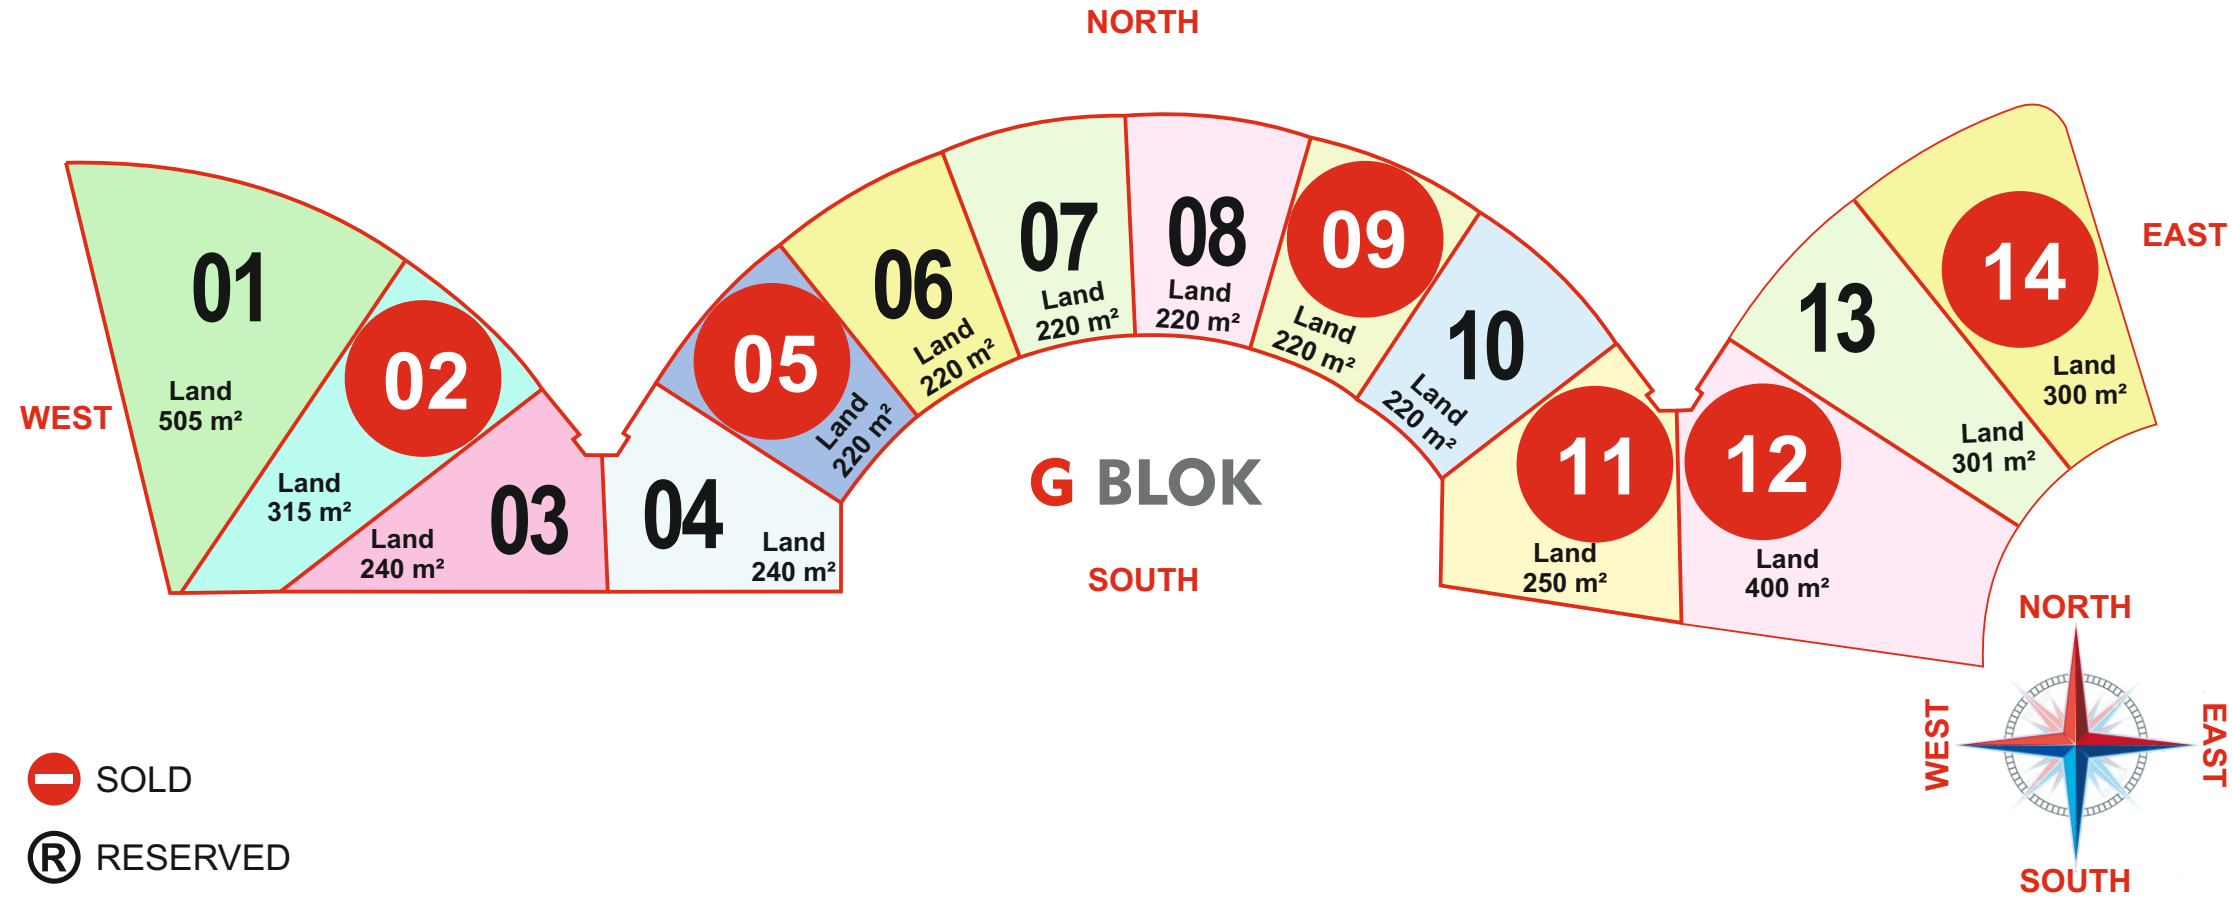

	App.No	Price	App.No	Price	App.No	Price	App.No	Price	App.No	Price	App.No	Price	App.No	Price	App.No	Price	App.No	Price	App.No	Price	App.No	Price						
Penthouse	01		02		03		04		05		06		07		08		09		10		11		12		13		14	
Entrance	1.450.000 €	— SOLD	1.450.000 €	1.450.000 €	— SOLD	1.200.000 €	1.200.000 €	1.200.000 €	— SOLD	1.200.000 €	— SOLD	— SOLD	1.450.000 €	— SOLD														
Area	361 m <sup>2</sup>	361 m <sup>2</sup>	349 m <sup>2</sup>	349 m <sup>2</sup>	361 m <sup>2</sup>	361 m <sup>2</sup>	361 m <sup>2</sup>	361 m <sup>2</sup>	361 m <sup>2</sup>	361 m <sup>2</sup>	349 m <sup>2</sup>	349 m <sup>2</sup>	361 m <sup>2</sup>	361 m <sup>2</sup>	361 m <sup>2</sup>	361 m <sup>2</sup>	361 m <sup>2</sup>	361 m <sup>2</sup>	361 m <sup>2</sup>	361 m <sup>2</sup>	361 m <sup>2</sup>	361 m <sup>2</sup>	361 m <sup>2</sup>	361 m <sup>2</sup>	361 m <sup>2</sup>	361 m <sup>2</sup>		
App. Model	5+1 XL	5+1 XL	5+1	5+1	5+1 XL	5+1 XL	5+1 XL	5+1 XL	5+1 XL	5+1 XL	5+1	5+1	5+1 XL	5+1	5+1 XL	5+1 XL	5+1	5+1	5+1 XL	5+1 XL	5+1	5+1	5+1 XL	5+1 XL	5+1 XL	5+1 XL		
Direction	NORTH - SOUTH WEST	NORTH - SOUTH	NORTH - SOUTH	NORTH - SOUTH	NORTH - SOUTH	NORTH - SOUTH	NORTH - SOUTH	NORTH - SOUTH	NORTH - SOUTH	NORTH - SOUTH	NORTH - SOUTH	NORTH - SOUTH	NORTH - SOUTH	NORTH - SOUTH	NORTH - SOUTH	NORTH - SOUTH	NORTH - SOUTH	NORTH - SOUTH	NORTH - SOUTH	NORTH - SOUTH	NORTH - SOUTH	NORTH - SOUTH	NORTH - SOUTH	NORTH - SOUTH	NORTH - SOUTH	NORTH - SOUTH EAST		