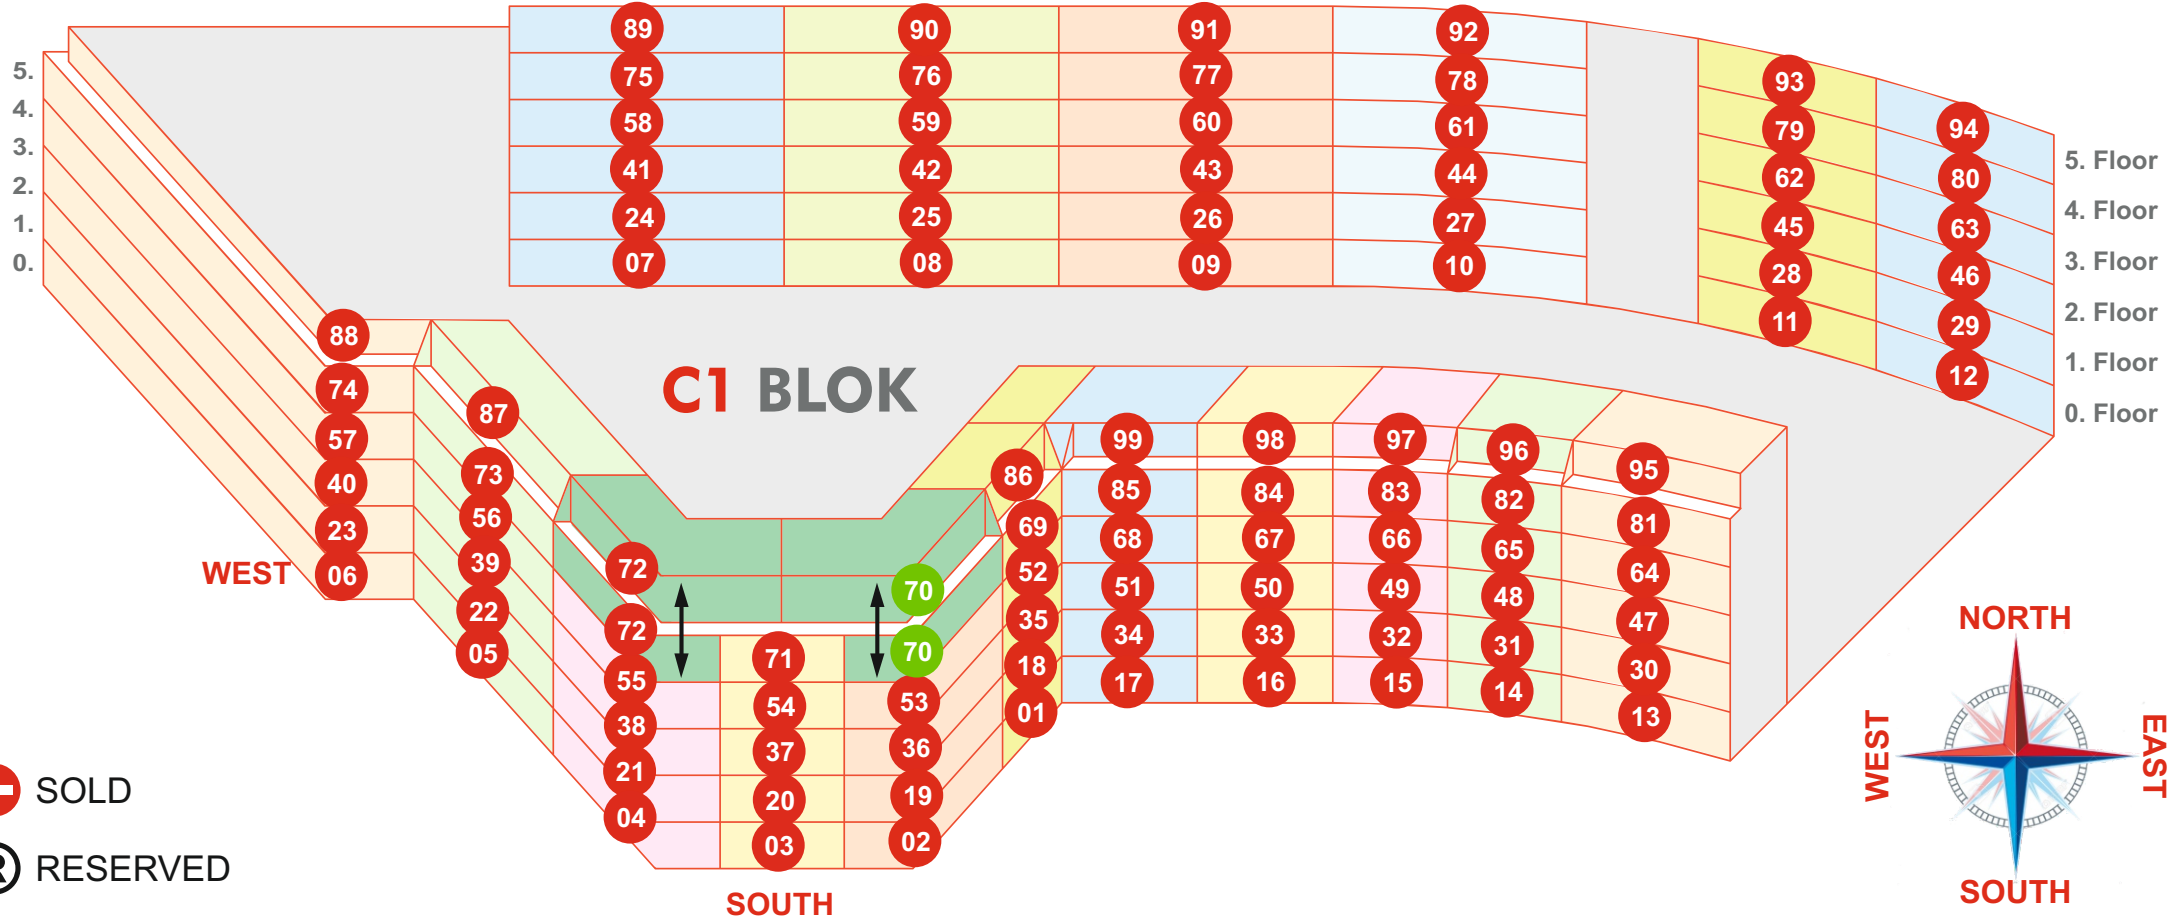

NORTH

	App.No	Price	App.No	Price	App.No	Price	App.No	Price	App.No	Price	App.No	Price	App.No	Price	App.No	Price	App.No	Price	App.No	Price	App.No	Price	App.No	Price	App.No	Price	App.No	Price	App.No	Price	App.No	Price	
5. Floor	88	SOLD	87	SOLD	72		70	®	86	SOLD	99	SOLD	98	SOLD	97	SOLD	96	SOLD	95	SOLD	89	SOLD	90	SOLD	91	SOLD	92	SOLD	93	SOLD	94	SOLD	
4. Floor	74	SOLD	73	SOLD	72	—	71	SOLD	69	SOLD	85	SOLD	84	SOLD	83	SOLD	82	SOLD	81	SOLD	75	SOLD	76	SOLD	77	SOLD	78	SOLD	79	SOLD	80	SOLD	
3. Floor	57	SOLD	56	SOLD	55	SOLD	54	SOLD	53	SOLD	52	SOLD	68	SOLD	67	SOLD	66	SOLD	65	SOLD	64	SOLD	59	SOLD	60	SOLD	61	SOLD	62	SOLD	63	SOLD	
2. Floor	40	SOLD	39	SOLD	38	SOLD	37	SOLD	36	SOLD	35	SOLD	51	SOLD	50	SOLD	49	SOLD	48	SOLD	47	SOLD	42	SOLD	43	SOLD	44	SOLD	45	SOLD	46	SOLD	
1. Floor	23	SOLD	22	SOLD	21	SOLD	20	SOLD	19	SOLD	18	SOLD	34	SOLD	33	SOLD	32	SOLD	31	SOLD	30	SOLD	25	SOLD	26	SOLD	27	SOLD	28	SOLD	29	SOLD	
0. Floor	06	SOLD	05	SOLD	04	SOLD	03	SOLD	02	SOLD	01	SOLD	17	SOLD	16	SOLD	15	SOLD	14	SOLD	13	SOLD	08	SOLD	09	SOLD	10	SOLD	11	SOLD	12	SOLD	
Area	178 - 197 m²		118 - 138 m²		157 m²		85 m²		157 m²		75 - 85 m²		75 - 85 m²		75 - 89 m²		72 - 81 m²		72 - 81 m²		105 - 118 m²		85 - 92 m²		85 - 92 m²		105 - 109 m²		105 - 109 m²		72 - 85 m²		72 - 81 m²
App. Model	3+1 XL		2+1		2+1 XL		1+1		2+1 XL		1+1		1+1		1+1		1+1		2+1		1+1		1+1		2+1		2+1		2+1		1+1		1+1
Direction	SOUTHWEST		WEST		SOUTHWEST		SOUTH		SOUTHWEST		SOUTH		SOUTH		SOUTH		SOUTH		SOUTH		NORTH		NORTH		NORTH		NORTH		NORTH		NORTH		NORTH

The square meters shown in this plan are calculated as the general gross area.

Bu planda gösterilen m2 ler Genel Bütüt alan olarak hesaplanmıştır.