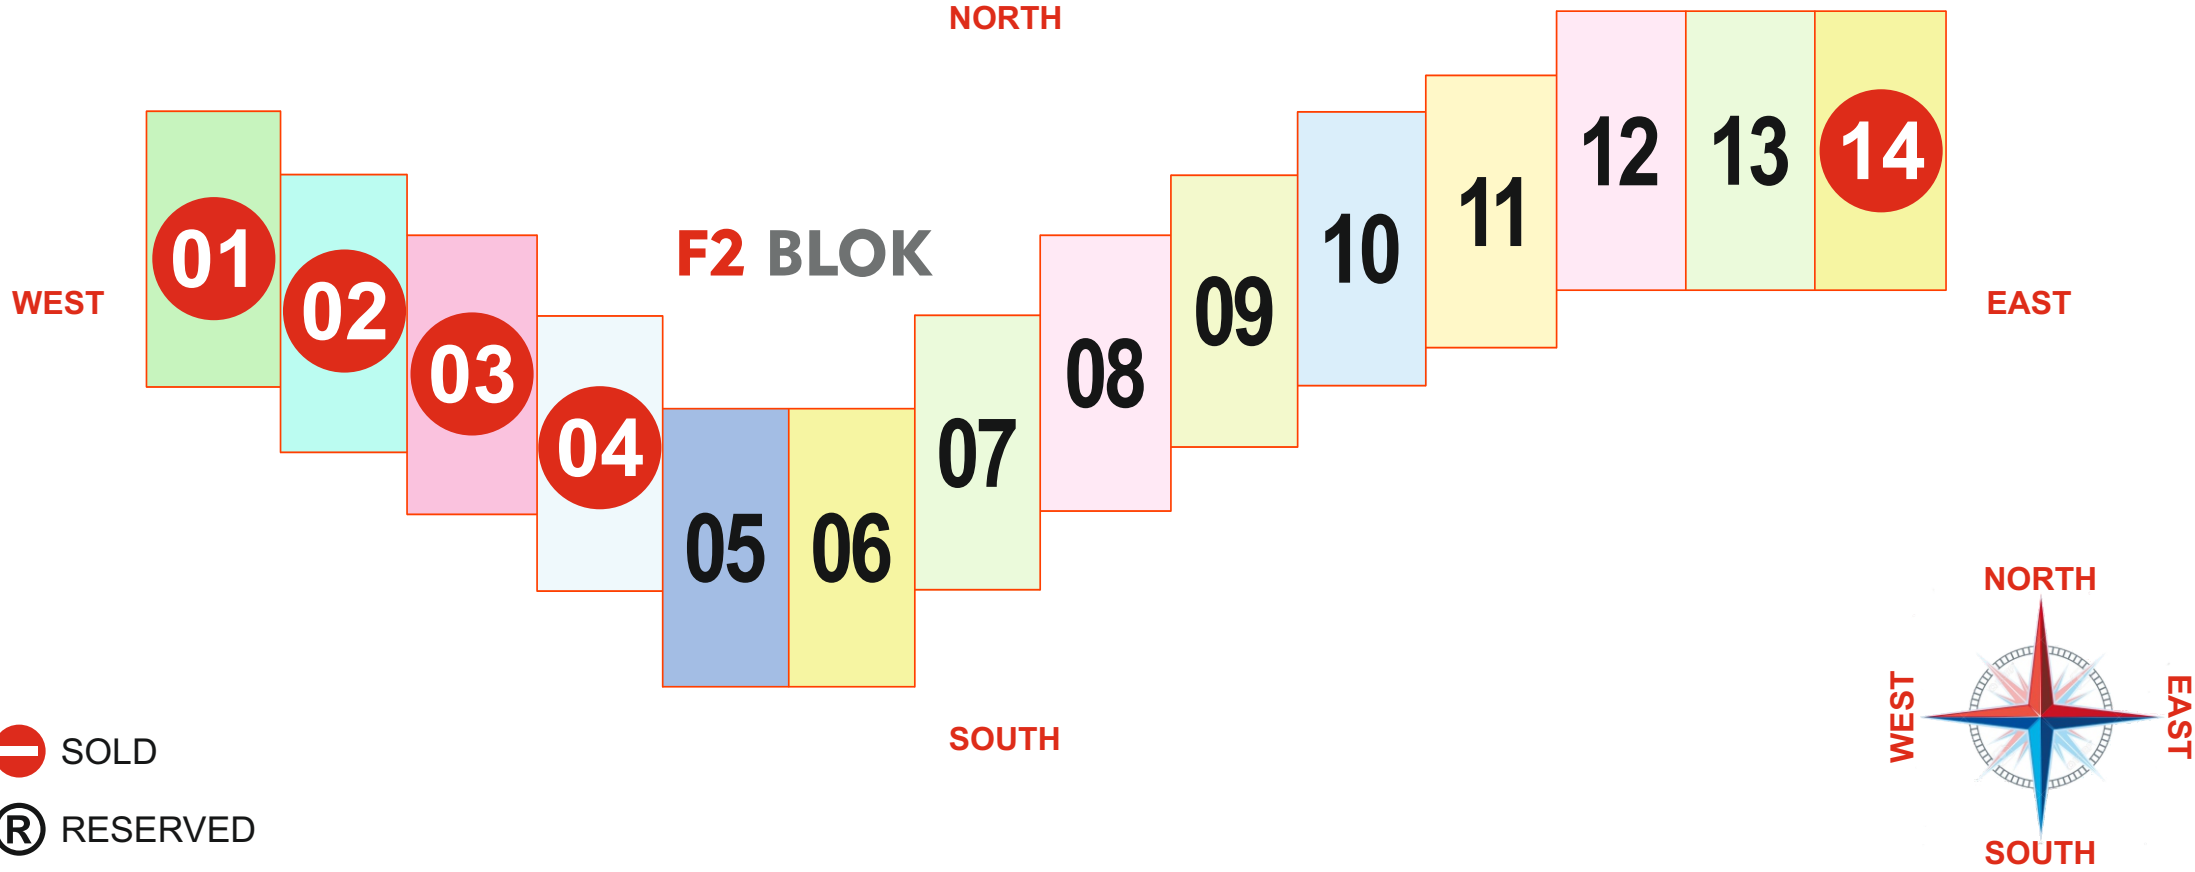

App.No	Price	App.No	Price	App.No	Price	App.No	Price	App.No	Price	App.No	Price	App.No	Price	App.No	Price	App.No	Price	App.No	Price	App.No	Price	App.No	Price				
Penthouse	01		02		03		04		05		06		07		08		09		10		11		12		13		14	
Entrance	— SOLD		— SOLD		— SOLD		— SOLD		400.000 €		400.000 €		400.000 €		400.000 €		400.000 €		400.000 €		400.000 €		400.000 €		400.000 €		— SOLD	
Area	118 m²		118 m²		118 m²		118 m²		118 m²		118 m²		118 m²		118 m²		118 m²		118 m²		118 m²		118 m²		118 m²		118 m²	
App. Model	2+1		2+1		2+1		2+1		2+1		2+1		2+1		2+1		2+1		2+1		2+1		2+1		2+1		2+1	
Direction	NORTH - SOUTH WEST		NORTH - SOUTH		NORTH - SOUTH		NORTH - SOUTH		NORTH - SOUTH		NORTH - SOUTH		NORTH - SOUTH		NORTH - SOUTH		NORTH - SOUTH		NORTH - SOUTH		NORTH - SOUTH		NORTH - SOUTH		NORTH - SOUTH		NORTH - SOUTH