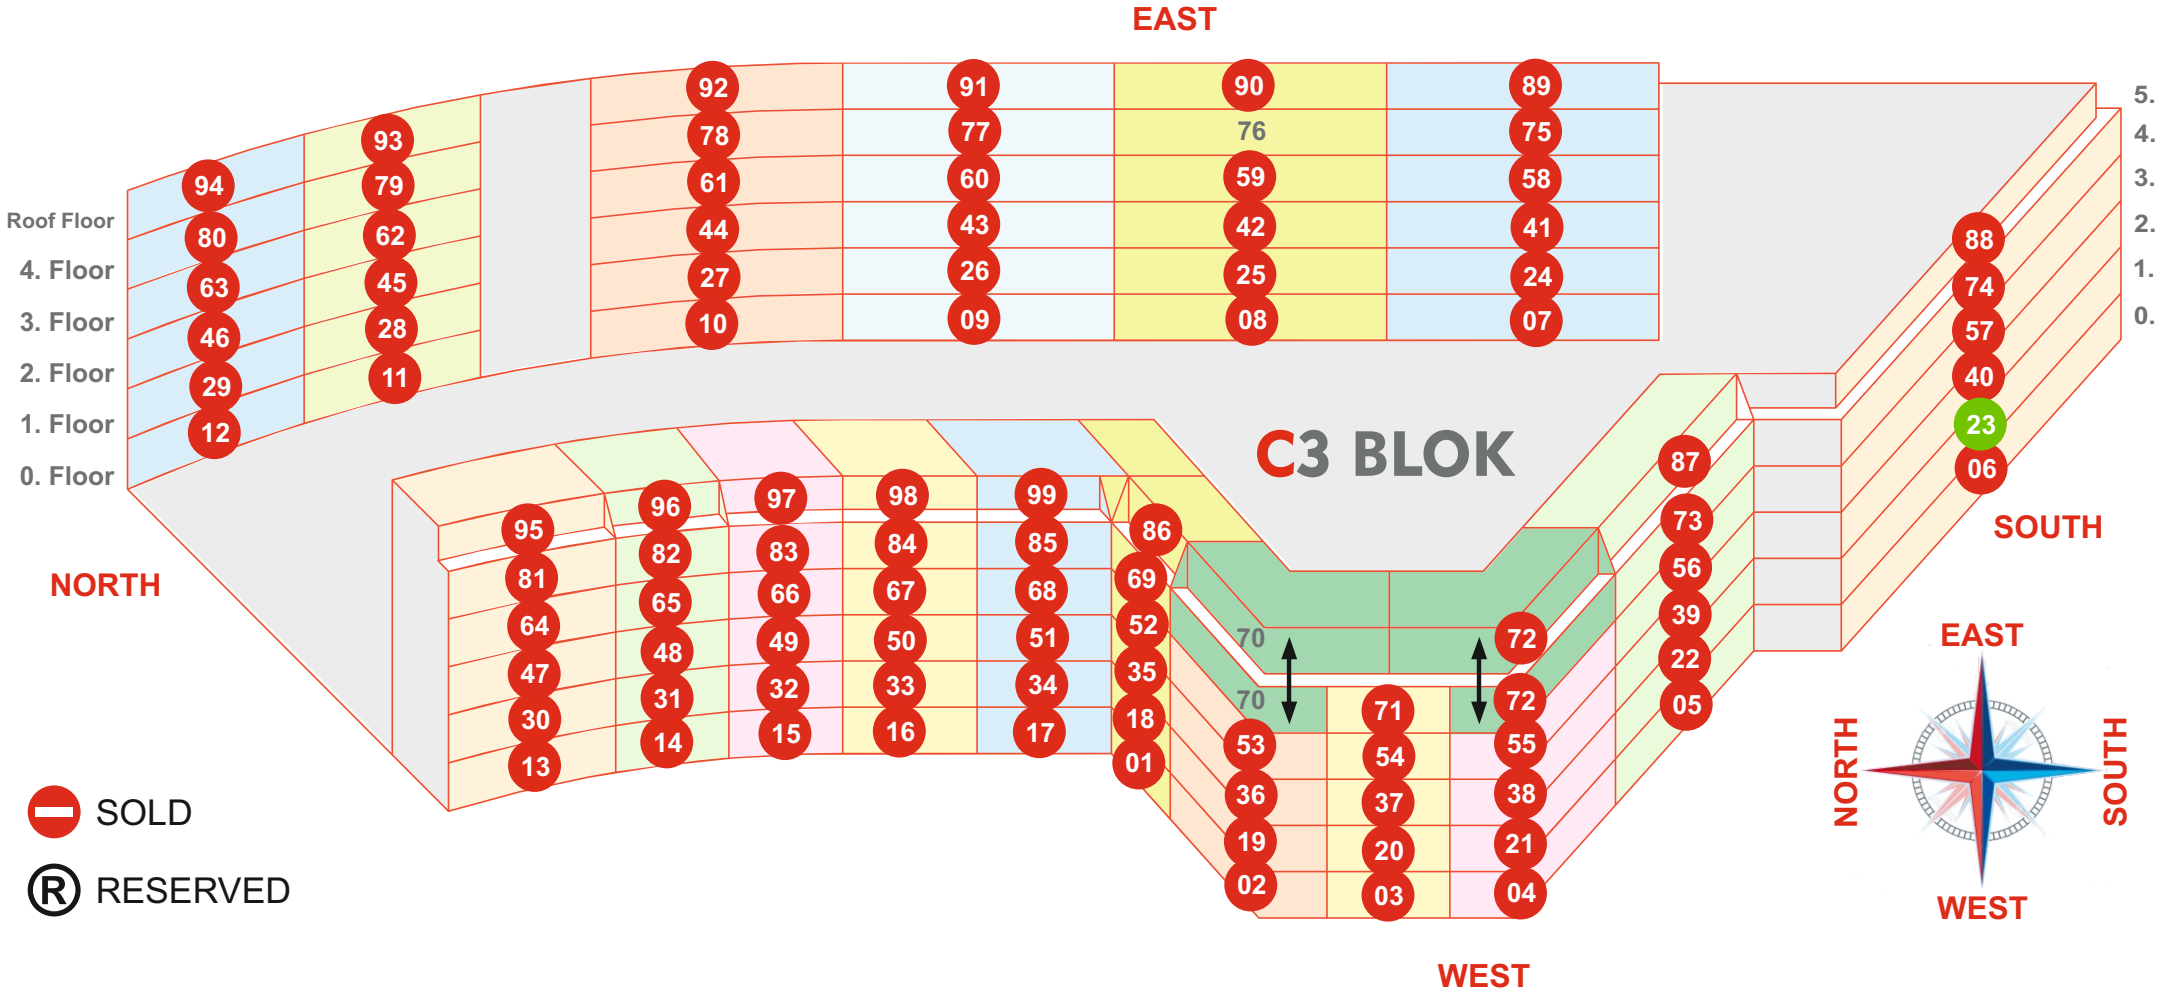

App.No	Price	App.No	Price	App.No	Price	App.No	Price	App.No	Price	App.No	Price	App.No	Price	App.No	Price	App.No	Price	App.No	Price	App.No	Price	App.No	Price	App.No	Price	App.No	Price	App.No	Price				
5. Floor	95	SOLD	96	SOLD	97	SOLD	98	SOLD	99	SOLD	86	SOLD	70	1.350.000 €			72		87	SOLD	88	SOLD	94	195.000RS	93	SOLD	92	SOLD	91	SOLD	90	SOLD	89	SOLD
4. Floor	81	SOLD	82	SOLD	83	SOLD	84	SOLD	85	SOLD	69	SOLD	356 m² 5+1 XL		71	SOLD			73	SOLD	74	SOLD	80	SOLD	79	SOLD	78	SOLD	77	SOLD	76	210.000 €	75	SOLD
3. Floor	64	SOLD	65	SOLD	66	SOLD	67	SOLD	68	SOLD	52	SOLD	53	SOLD	54	SOLD	55	SOLD	56	SOLD	57	SOLD	63	SOLD	62	SOLD	61	SOLD	60	SOLD	59	SOLD	58	SOLD
2. Floor	47	SOLD	48	SOLD	49	SOLD	50	SOLD	51	SOLD	35	SOLD	36	SOLD	37	SOLD	38	SOLD	39	SOLD	40	SOLD	46	165.000RS	45	SOLD	44	SOLD	43	SOLD	42	205.000RS	41	SOLD
1. Floor	30	SOLD	31	SOLD	32	SOLD	33	SOLD	34	SOLD	18	SOLD	19	SOLD	20	SOLD	21	SOLD	22	SOLD	23	RESERVED	29	SOLD	28	SOLD	27	SOLD	26	SOLD	25	SOLD	24	SOLD
0. Floor	13	SOLD	14	SOLD	15	SOLD	16	SOLD	17	SOLD	01	SOLD	02	SOLD	03	SOLD	04	SOLD	05	SOLD	06	SOLD	12	SOLD	11	SOLD	10	SOLD	09	SOLD	08	SOLD	07	SOLD
Area	105 - 118 m²		72 - 81 m²		72 - 81 m²		75 - 89 m²		75 - 85 m²		75 - 85 m²		157 m²		85 m²		157 m²		118 m²		178 - 197 m²		72 - 81 m²		72 - 85 m²		105 - 109 m²		105 - 109 m²		85 - 92 m²		85 - 92 m²	
App. Model	2+1		1+1		1+1		1+1		1+1		1+1		2+1 XL		1+1		2+1 XL		2+1		3+1 XL		1+1		1+1		2+1		2+1		1+1		1+1	
Direction	WEST		WEST		WEST		WEST		WEST		NORTH		NORTHWEST		WEST		SOUTH WEST		SOUTH		SOUTH		EAST		EAST		EAST		EAST		EAST		EAST	

The square meters shown in this plan are calculated as the general gross area.

Bu planda gösterilen m2 ler Genel Bütüt alan olarak hesaplanmıştır.